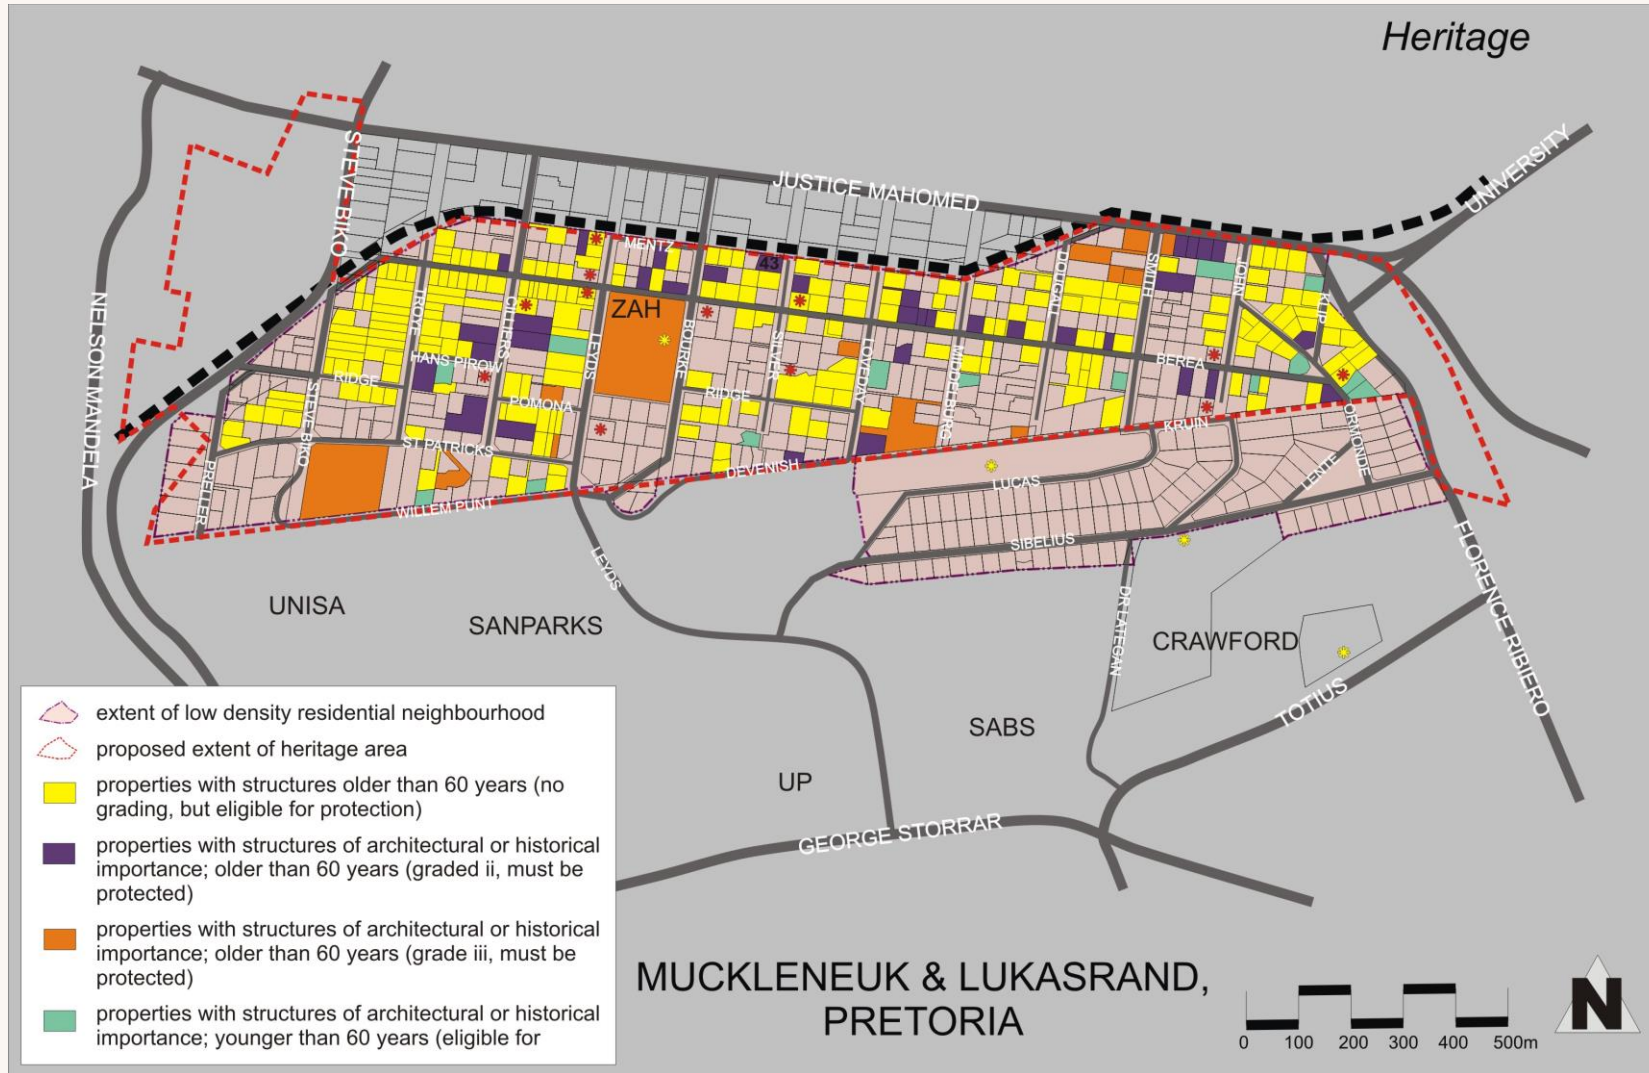

MUCKLENEUK & LUKASRAND
Property Owners and Residents Association

MUCKLENEUK

HERITAGE

Muckleneuk Heritage

MLPORA AGM 2023

A magical area worth protecting

Memories

A place that holds memories, where our children grew up, and a place that needs to be protected.

Fig. 62.—PRETORIA.

Scale 1 : 1,240,000.

1895

Figure 1 Identification of erven with existing structures older than 60 years on a composite aerial photograph of Muckleneuk Hill in 1939 (Surveyor General, 1939/147/13/26600-26601).