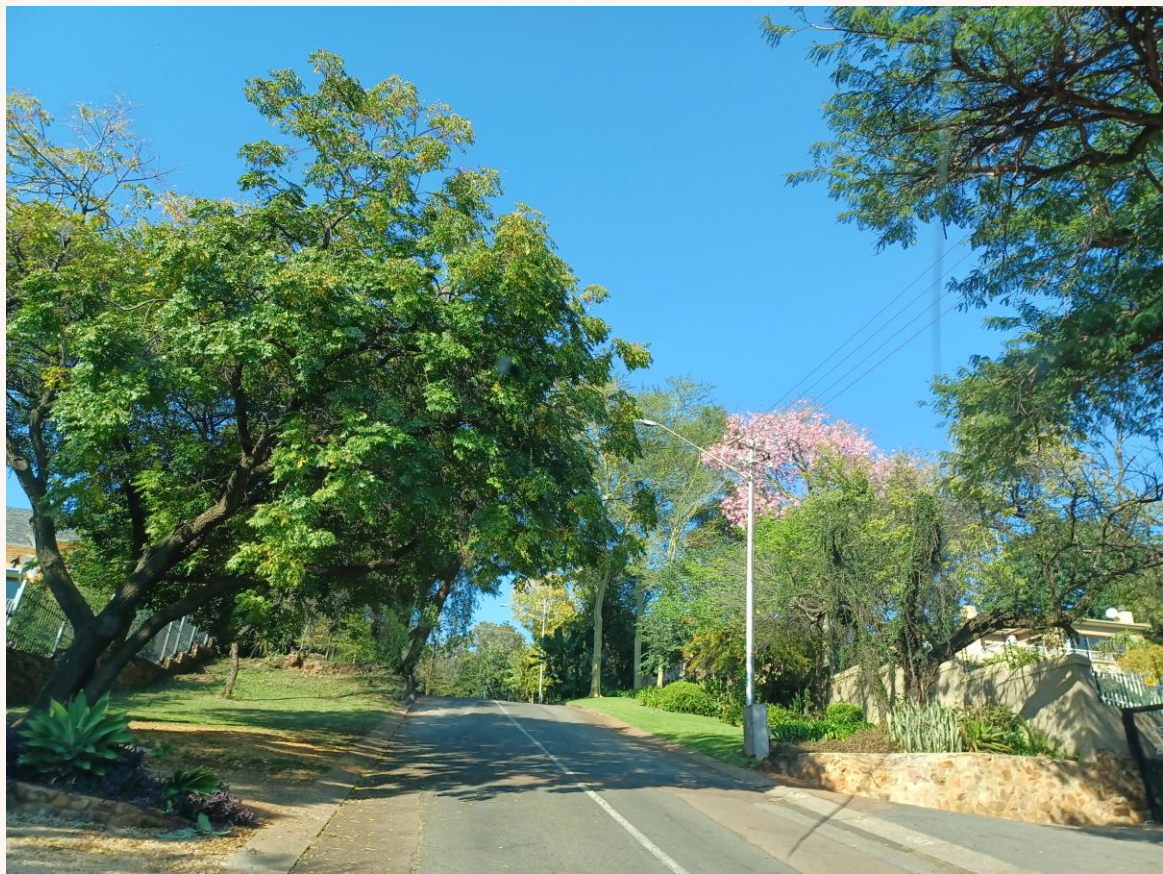

Fig. 62.—PRETORIA.

Scale 1 : 1,240,000.

1895

Figure 1 Identification of erven with existing structures older than 60 years on a composite aerial photograph of Muckleneuk Hill in 1939 (Surveyor General, 1939/147/13/26600-26601).