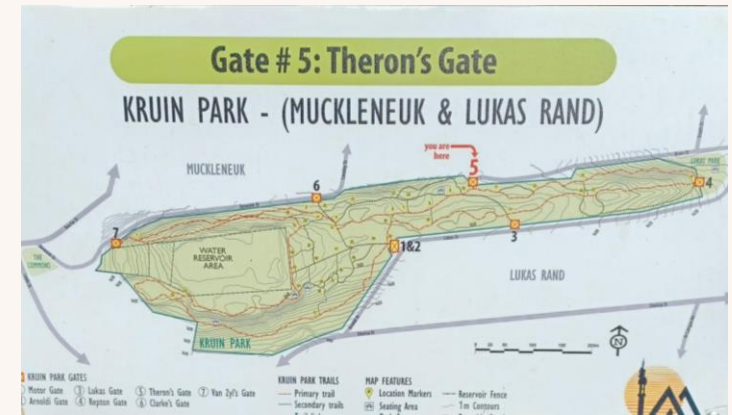

Fig. 62.—PRETORIA.

Scale 1 : 1,240,000.

1895

Figure 1 Identification of erven with existing structures older than 60 years on a composite aerial photograph of Muckleneuk Hill in 1939 (Surveyor General, 1939/147/13/26600-26601).