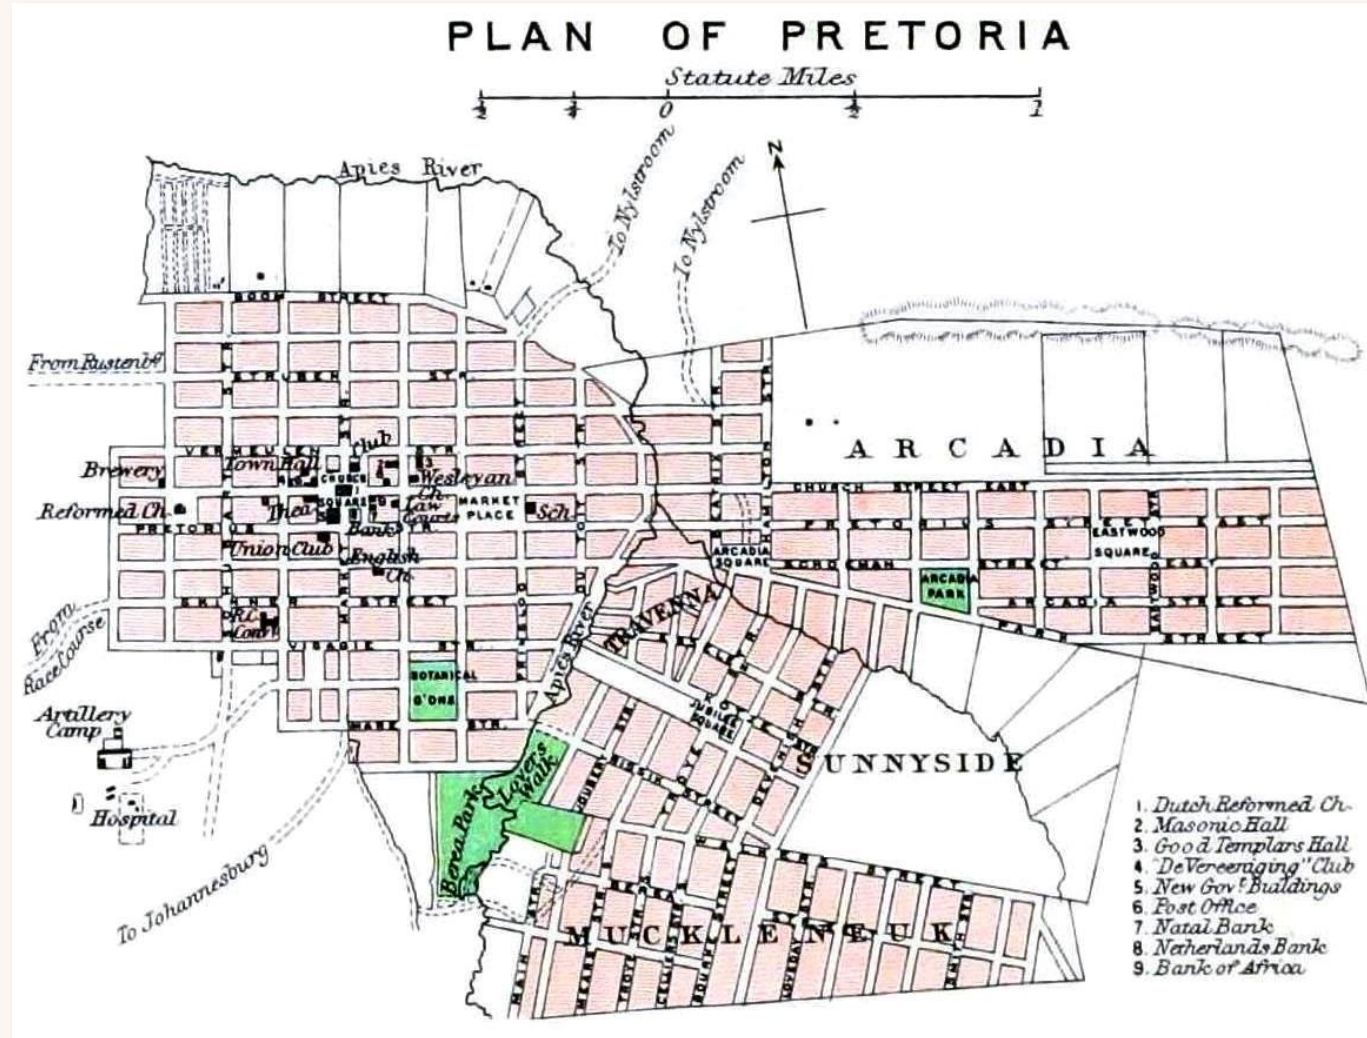

Fig. 62.—PRETORIA.

Scale 1 : 1,240,000.

1895

Figure 1 Identification of erven with existing structures older than 60 years on a composite aerial photograph of Muckleneuk Hill in 1939 (Surveyor General, 1939/147/13/26600-26601).